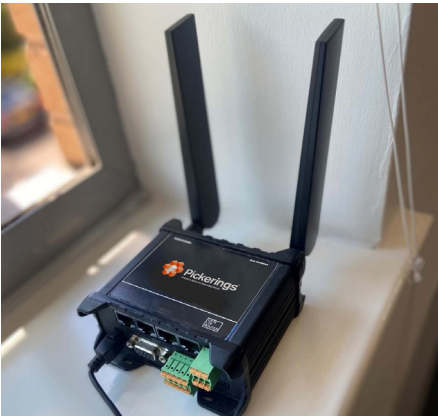

Wi-fi Telecomms

RAPID SITE CONNECT

The most advanced 4G technology for internet use in modular and portable buildings. The weekly hire is from just £30 per week with minimum hire period of 12 weeks. Delivery and collection charges of just £30 each. Fast lead time of only 3 days from date of order. Available from Pickering's depots nationwide.

Features & Benefits

- The highest 4G speeds on the market to help you get work done fast and to improve your workstream.
- Instant plug & play avoids lengthy landline broadband installation waiting time and increases productivity.
- Several networks available giving you the best connection in your area.
- Solutions for one cabin, a site complex or a modular building to provide convenience on all sites.
- Rugged construction site grade equipment built to last in the most enduring conditions.
- Remote management portal with a cap on data use to control your spend and aid financial planning,
- Can be ordered at the same time as your portable accommodation to save hassle, cost and time.
- Unlimited data use so no need to worry about buying the right data package.
- Can be installed on the first day of your modular building installation so you're ready to use it immediately.
- Contains high gain antennae and rugged 4G router for business grade internet to provide the perfect solution for your business needs.
- Suitable for up to 12 devices.
- Averages 25mbps download speed.